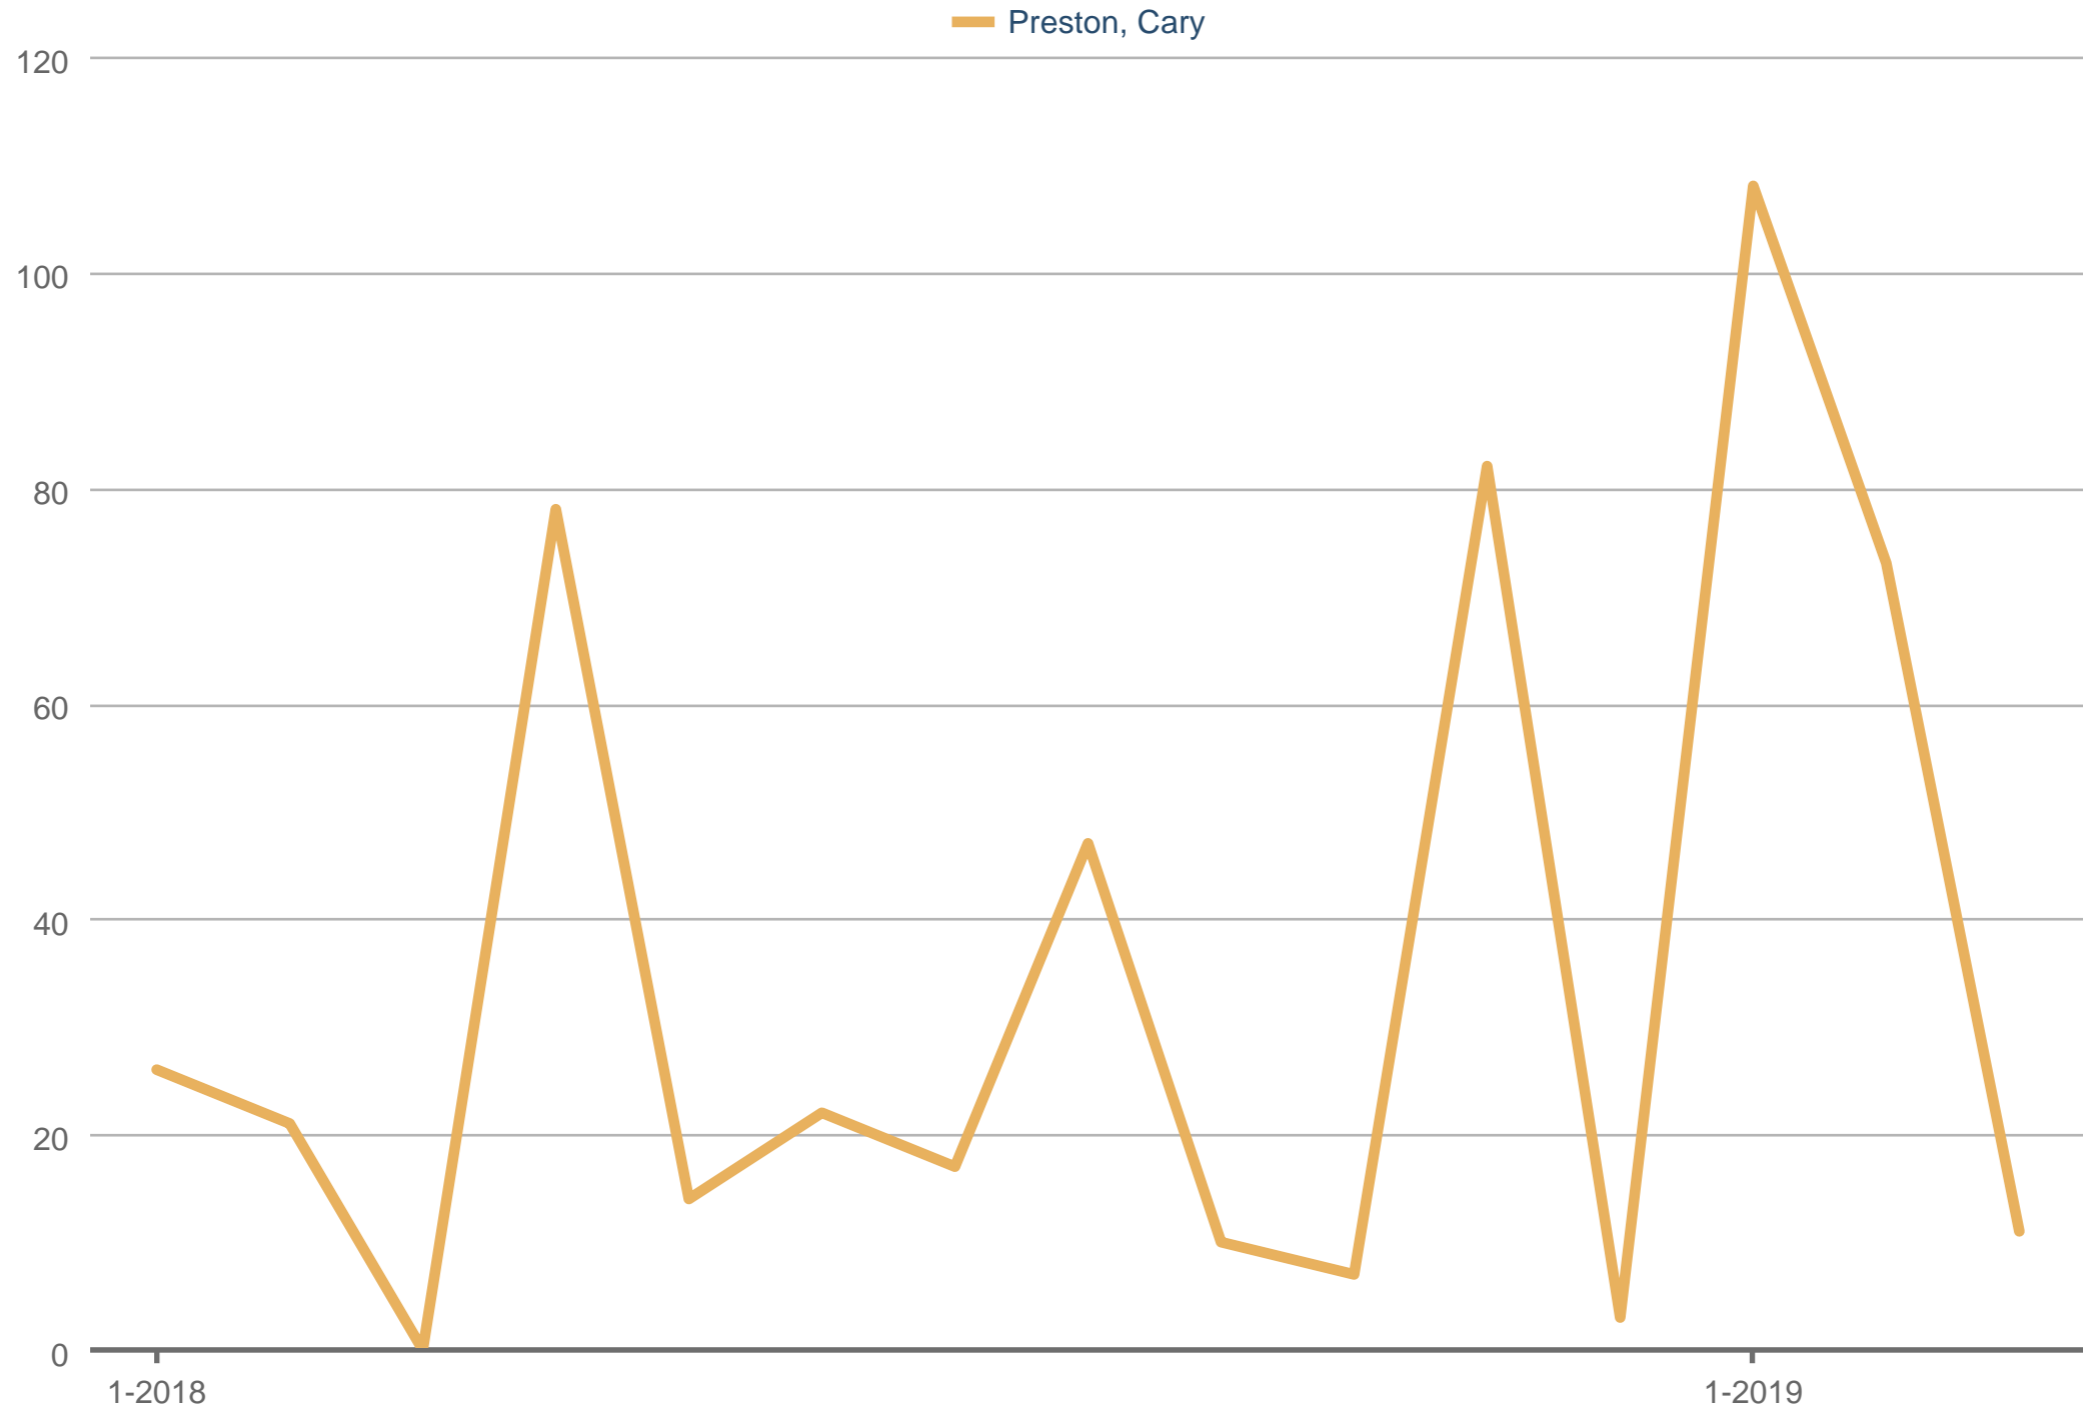

Median Days on Market

Preston, Cary

Each data point is one month of activity. Data is from April 22, 2019.

All data from TriangleMLS, Inc. Data deemed reliable, but not guaranteed. InfoSparks © 2019 ShowingTime.