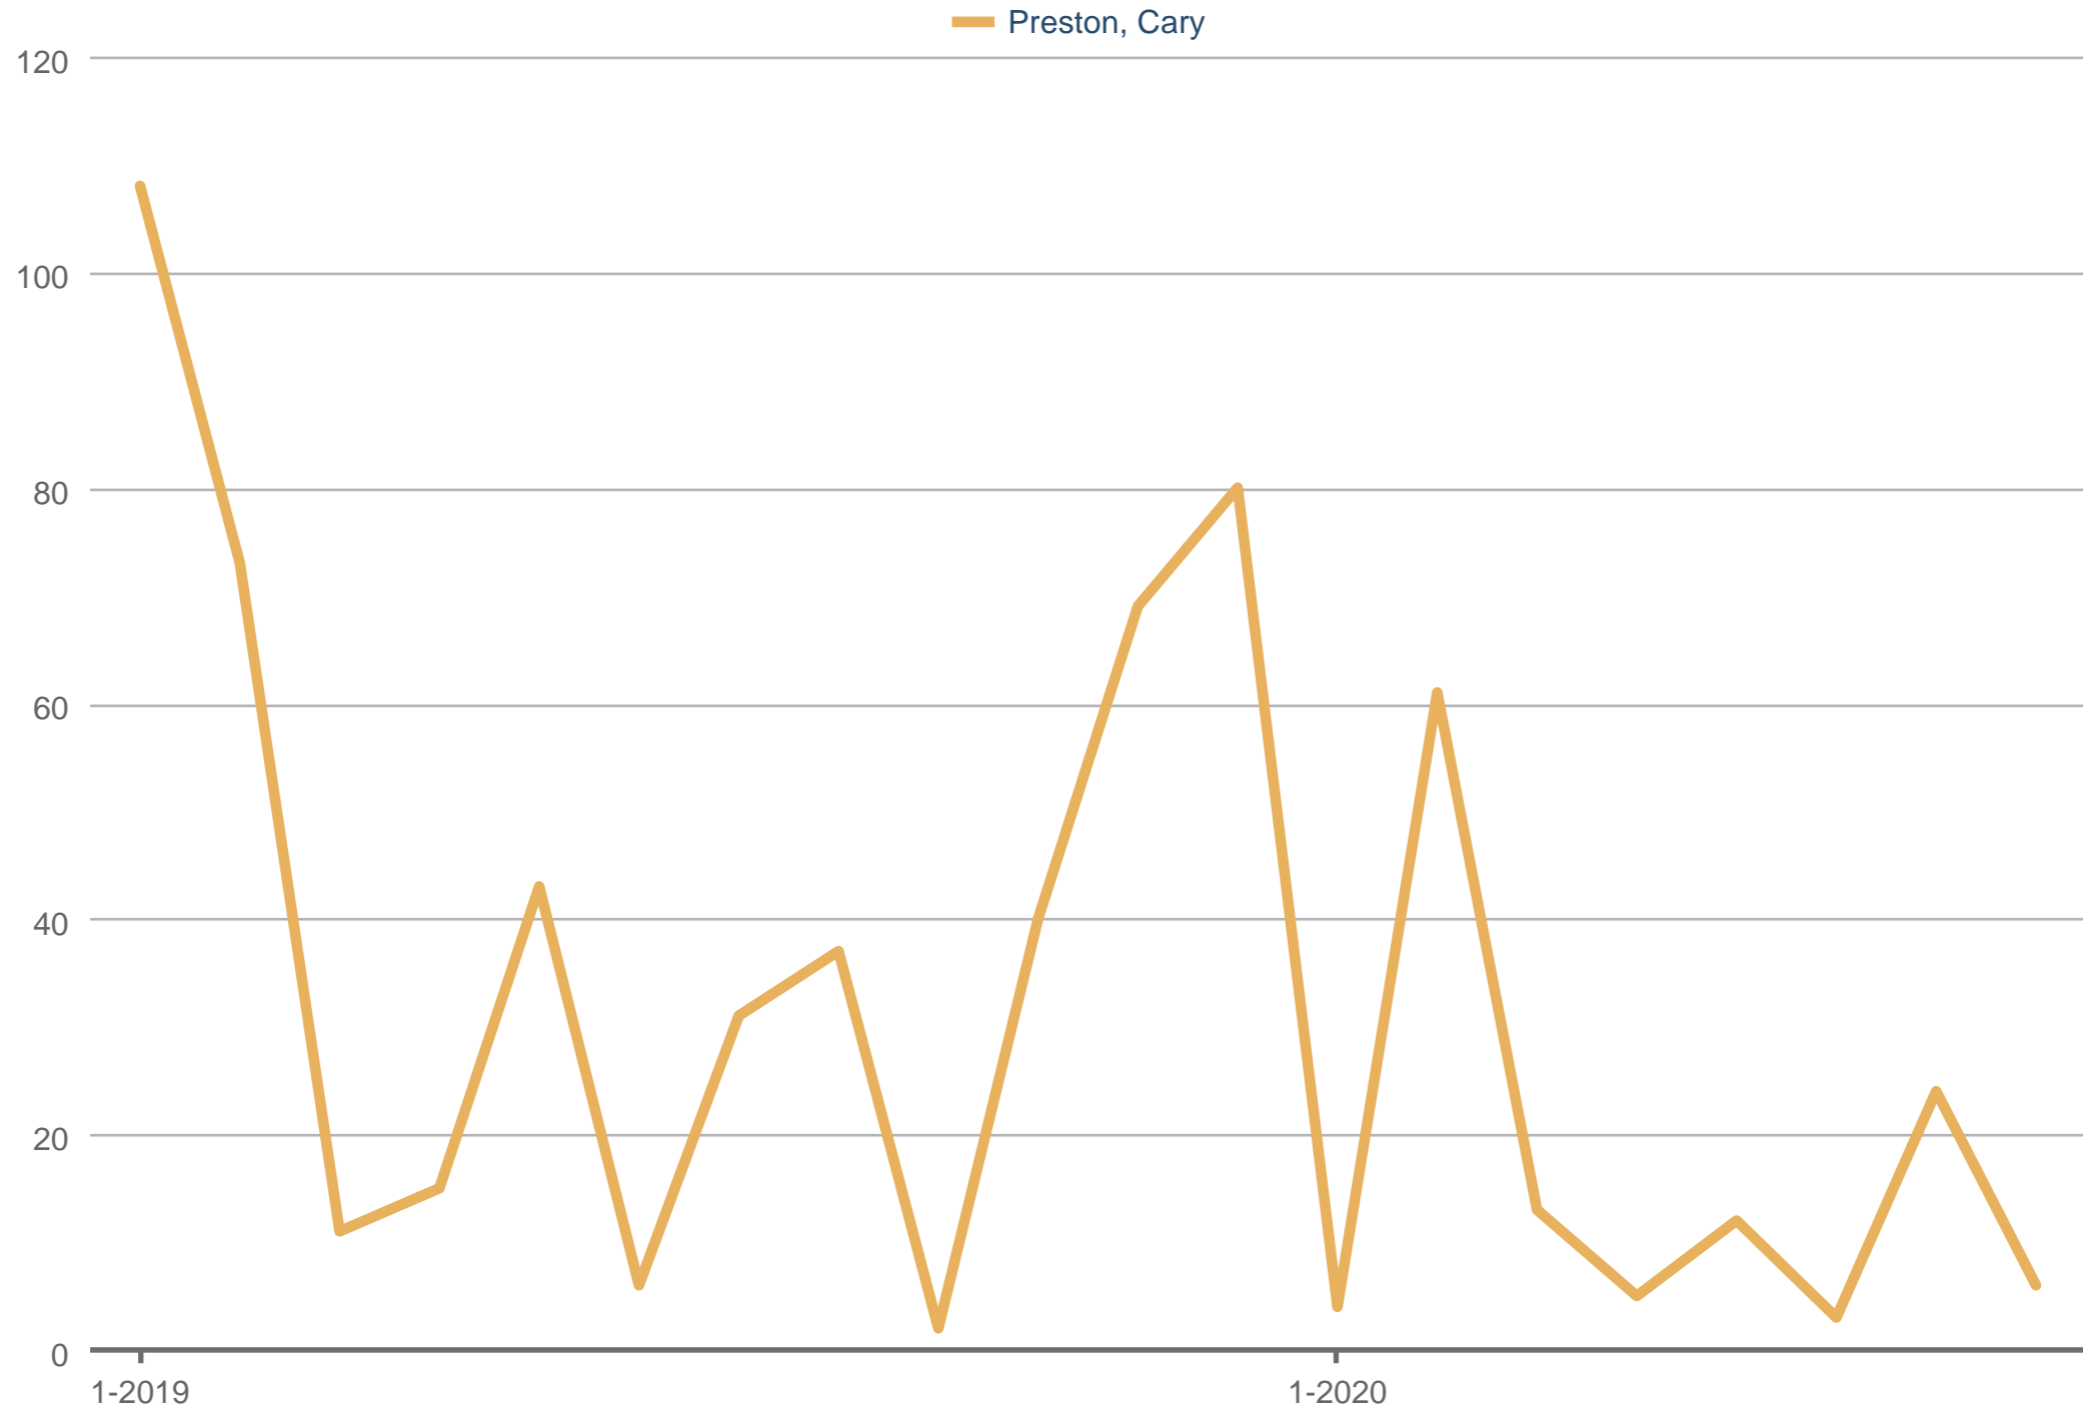

Median Days on Market

Preston, Cary

Each data point is one month of activity. Data is from September 28, 2020.

All data from TriangleMLS, Inc. Data deemed reliable, but not guaranteed. InfoSparks © 2020 ShowingTime.