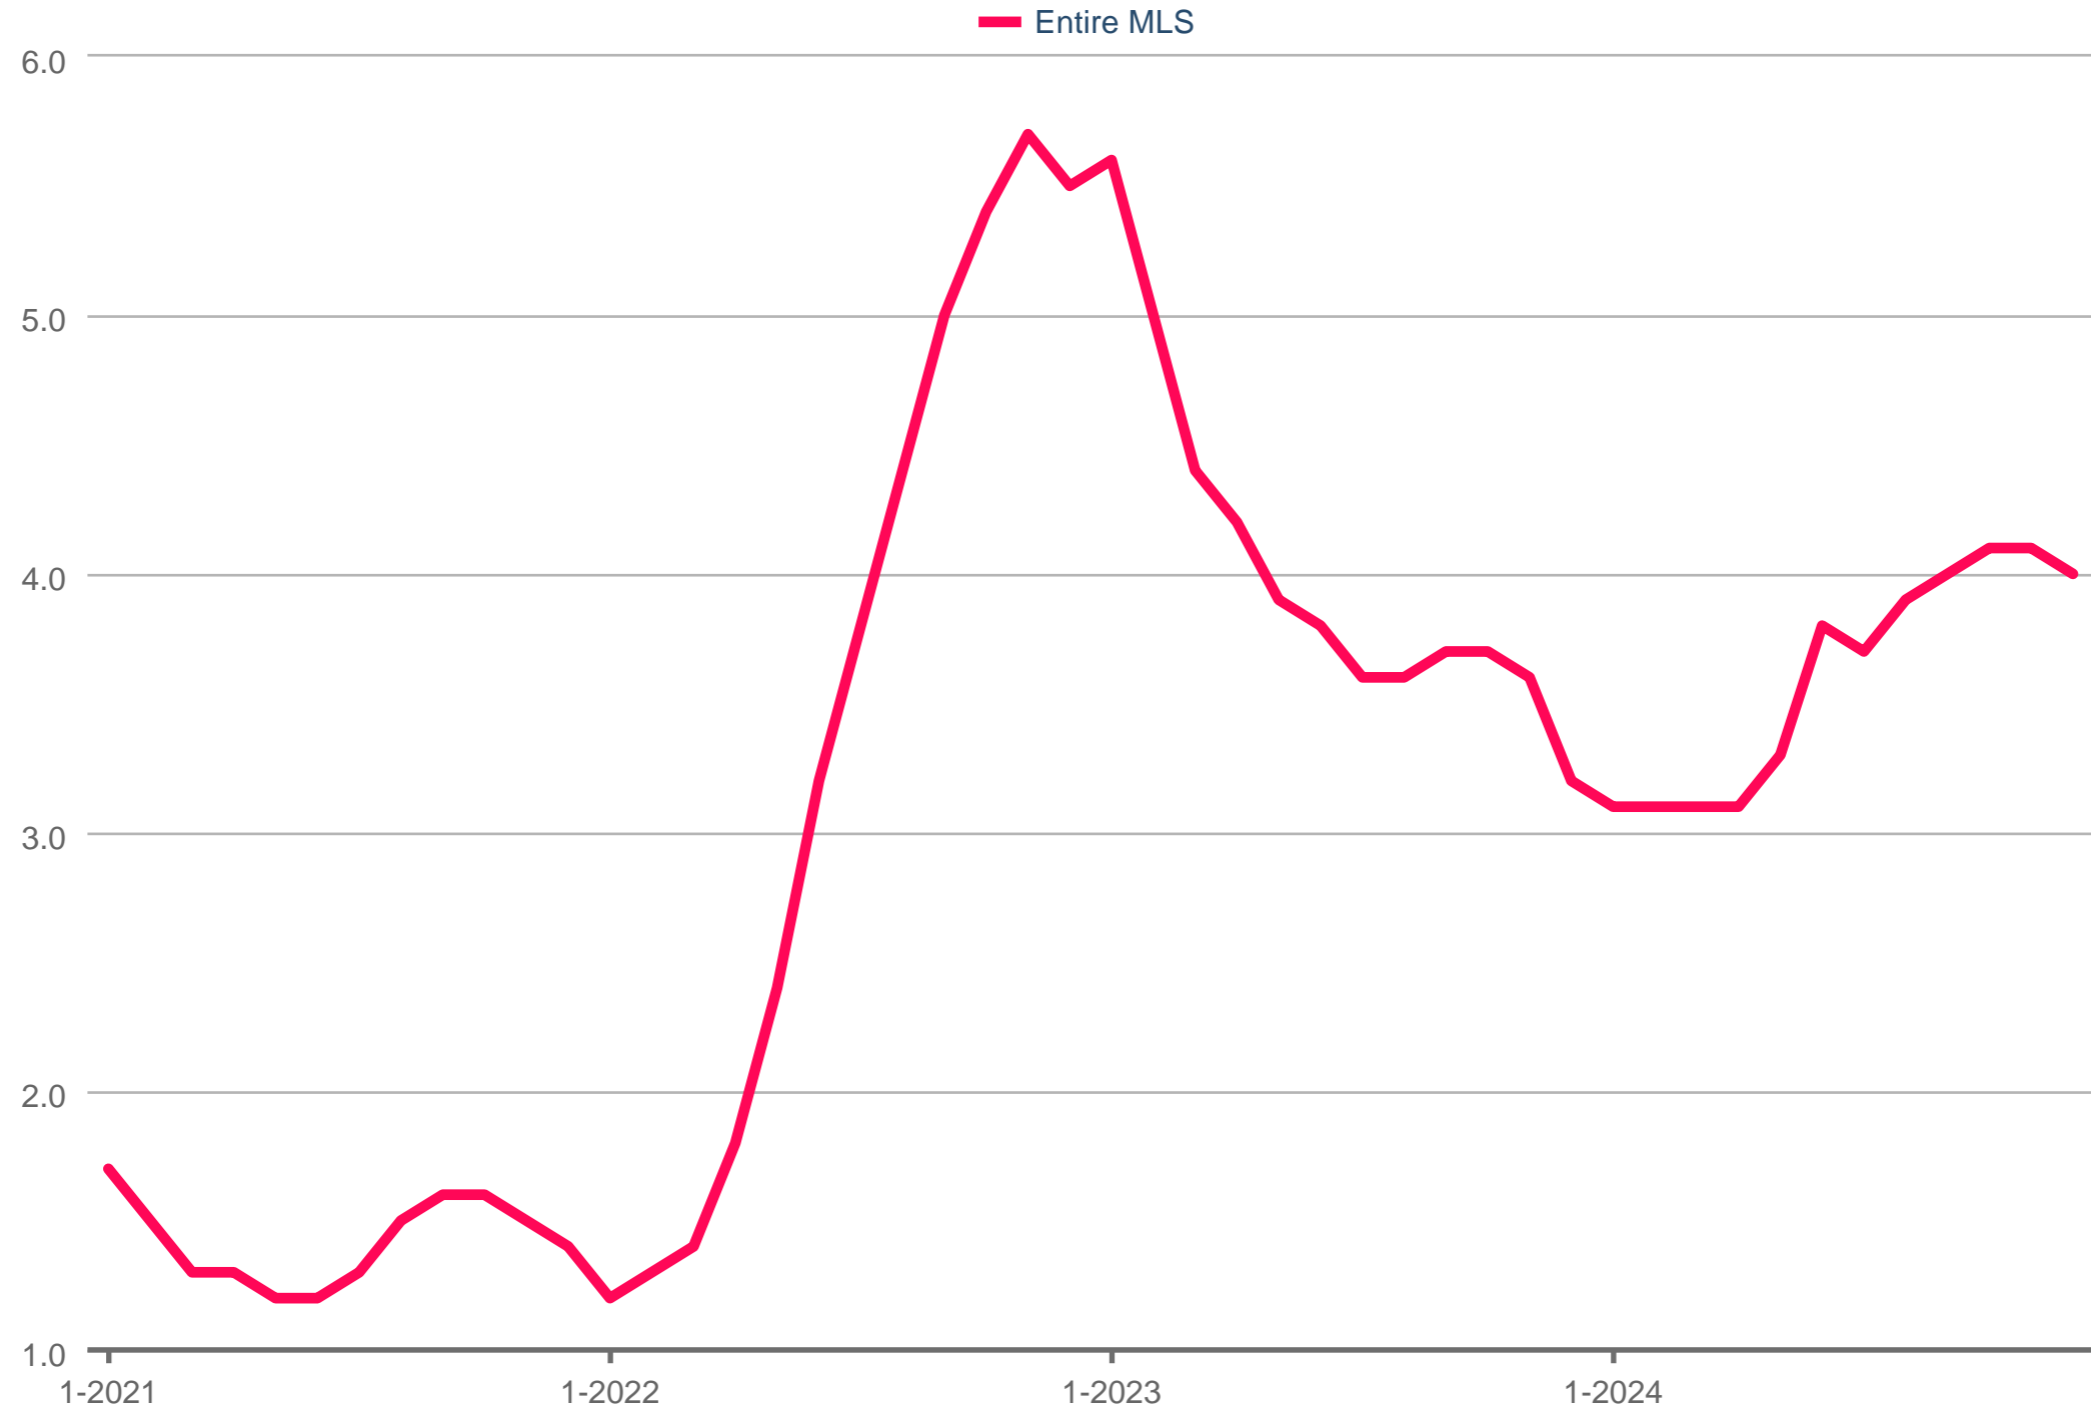

Months Supply of Homes for Sale

Entire MLS: Traditional, New Construction, Doorify MLS, 2,501 sq ft or More

Each data point is one month of activity. Data is from January 26, 2025.