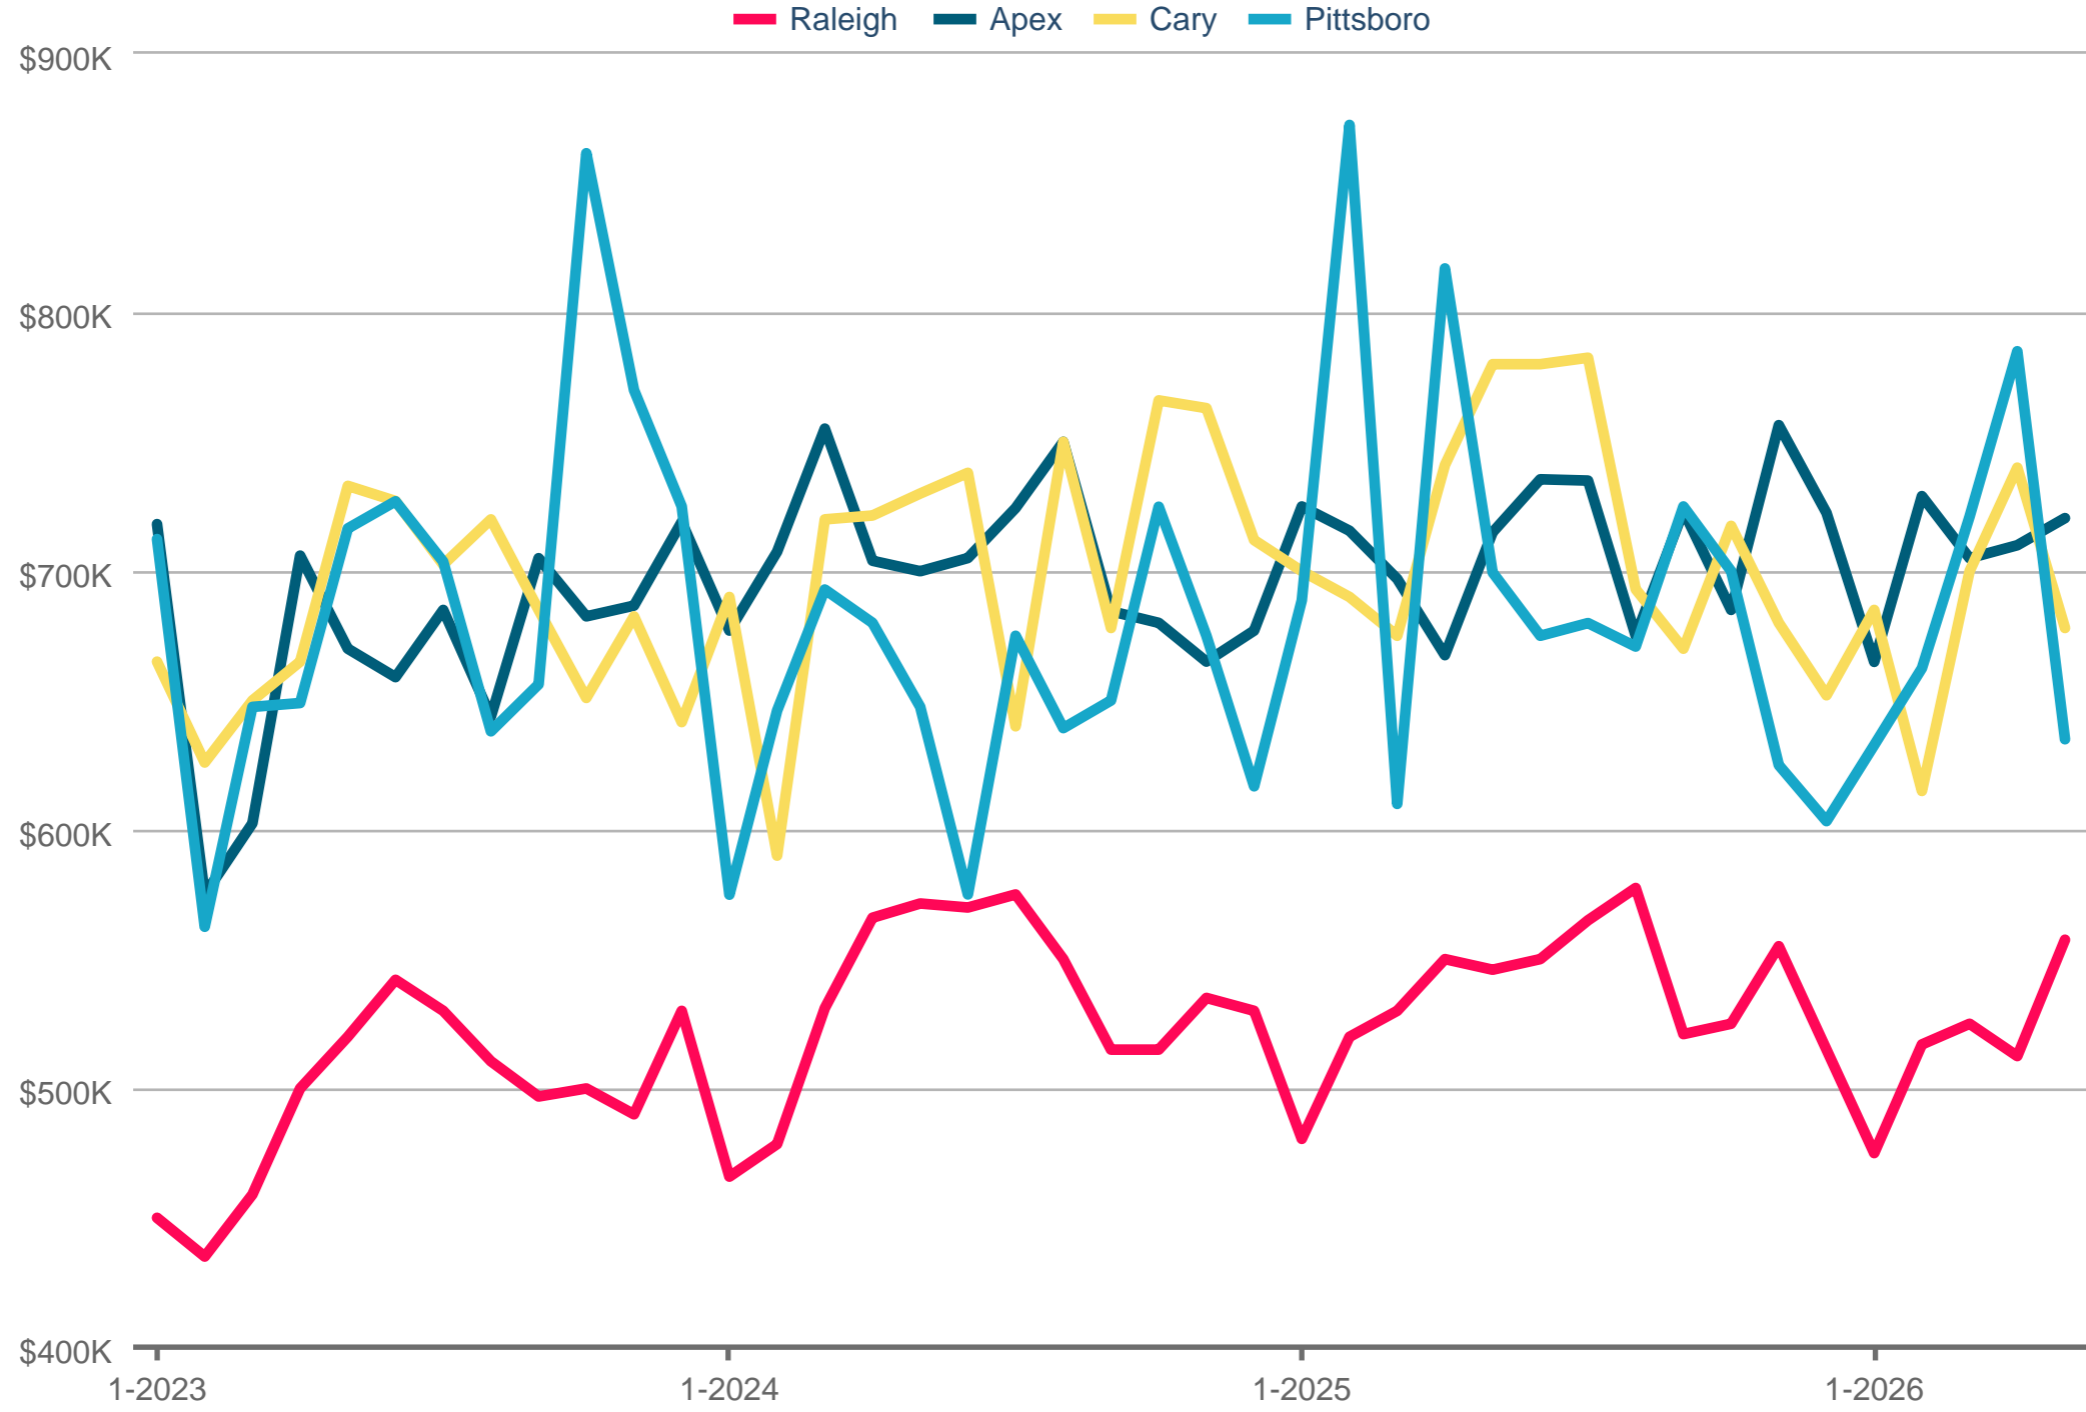

### Median Sales Price

Raleigh & Apex & Cary & Pittsboro: Doorify MLS, Single-Family  
 Each data point is one month of activity. Data is from June 24, 2026.

All data from Doorify MLS, Inc. Data deemed reliable, but not guaranteed. InfoSparks © 2026 ShowingTime Plus, LLC.