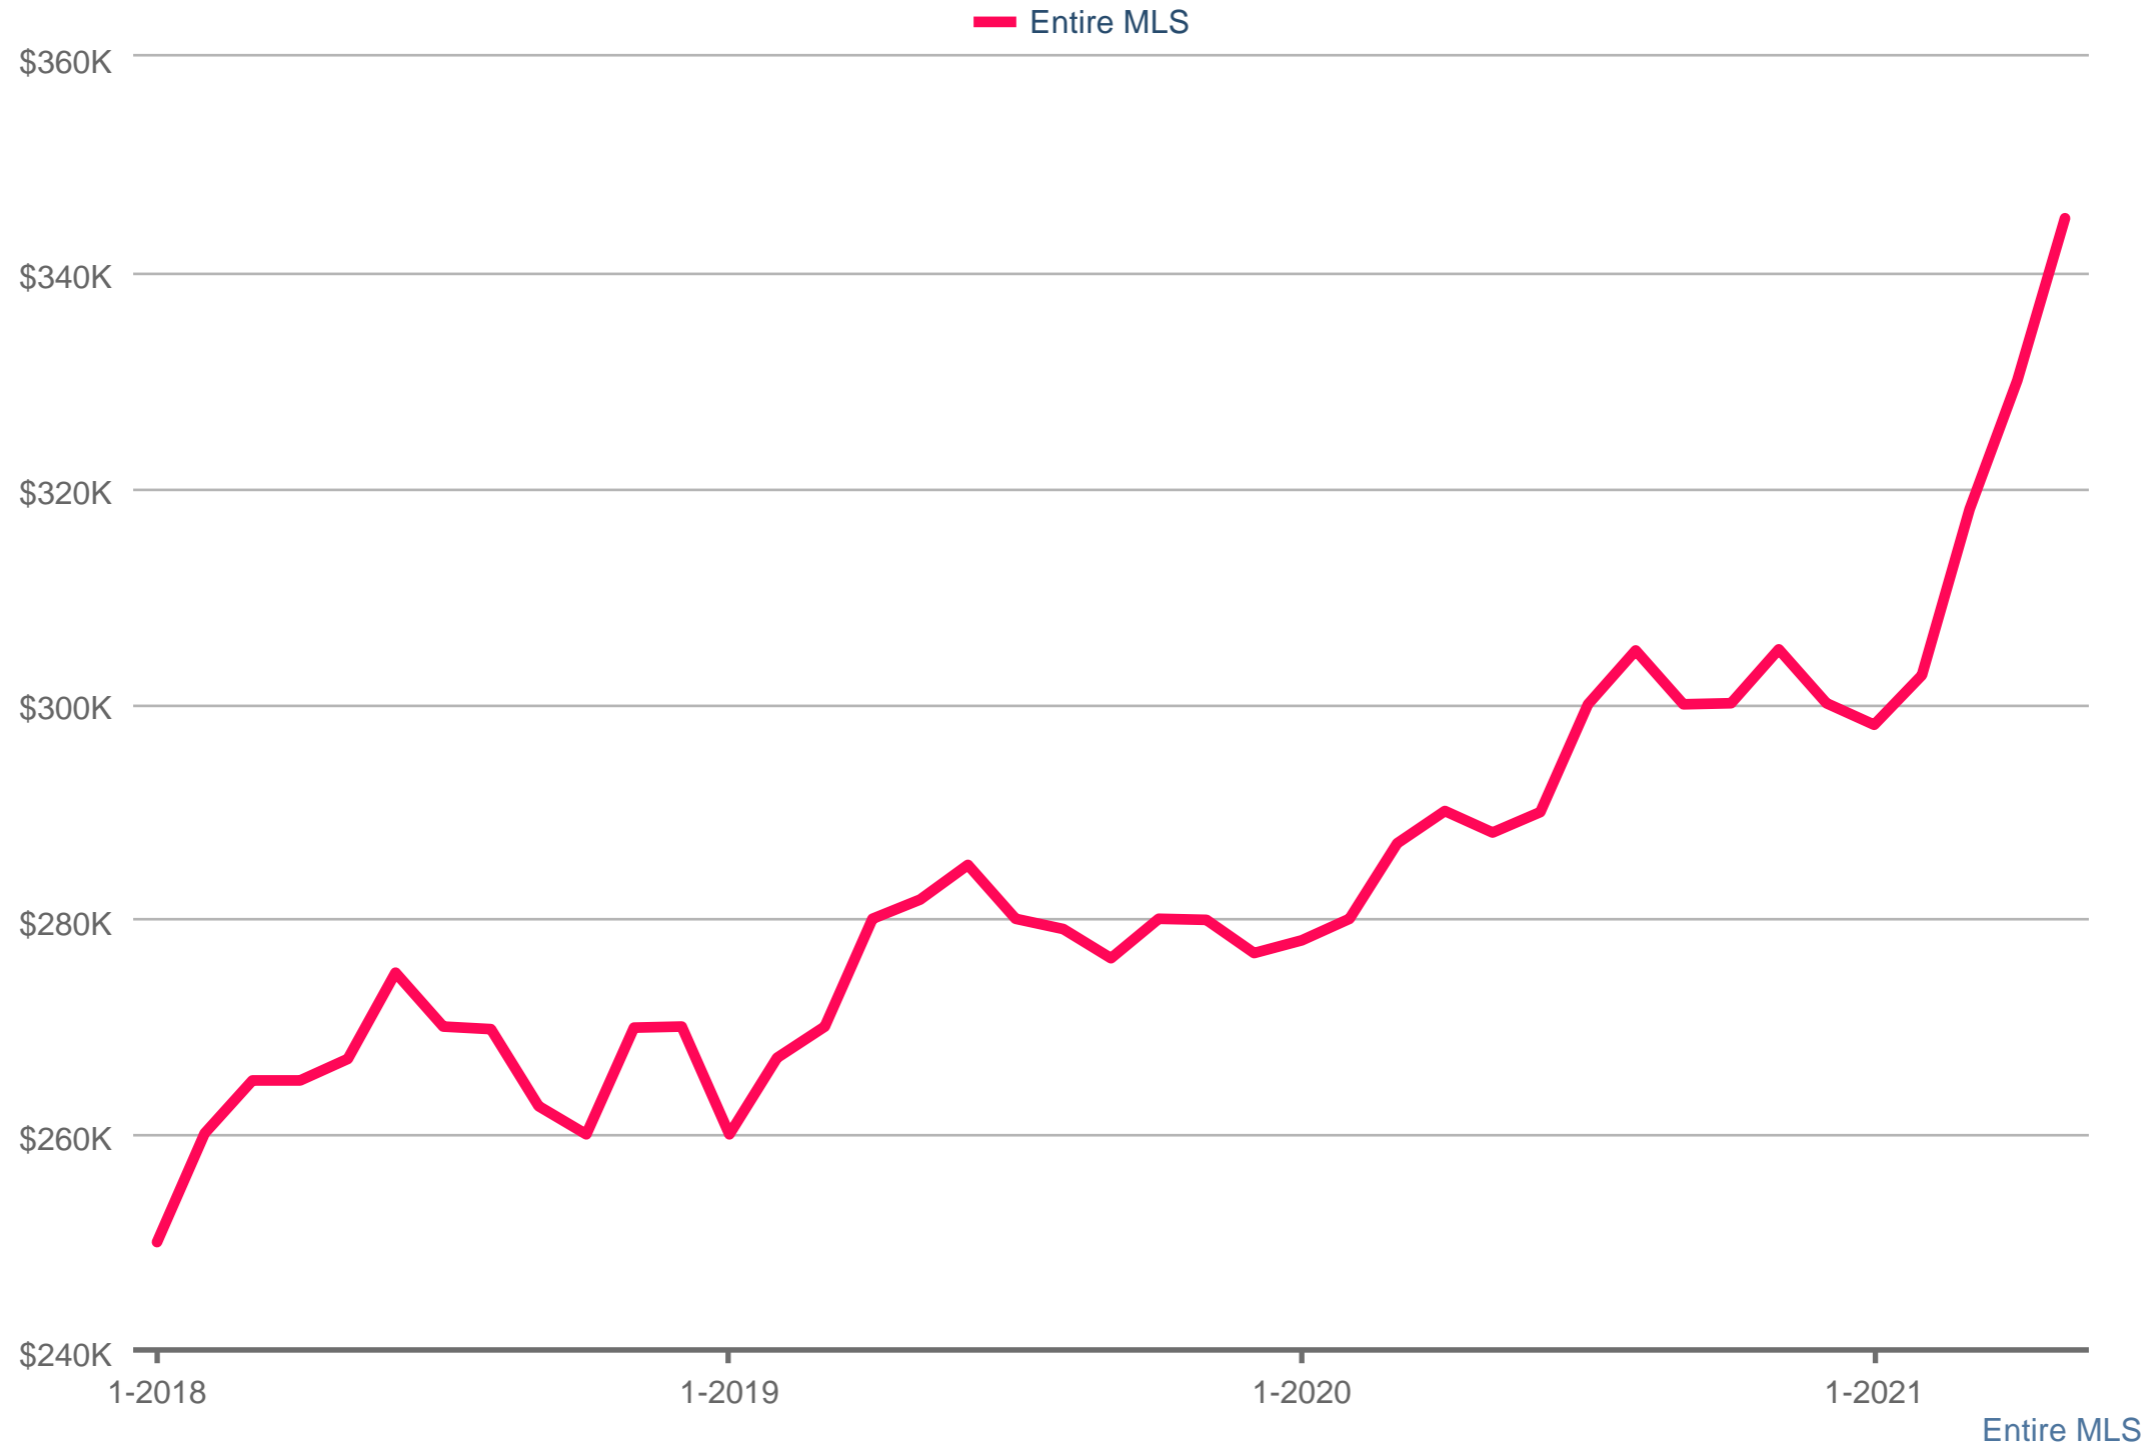

Median Sales Price

Each data point is one month of activity. Data is from June 19, 2021.

All data from Doorify MLS, Inc. Data deemed reliable, but not guaranteed. InfoSparks © 2024 ShowingTime Plus, LLC.