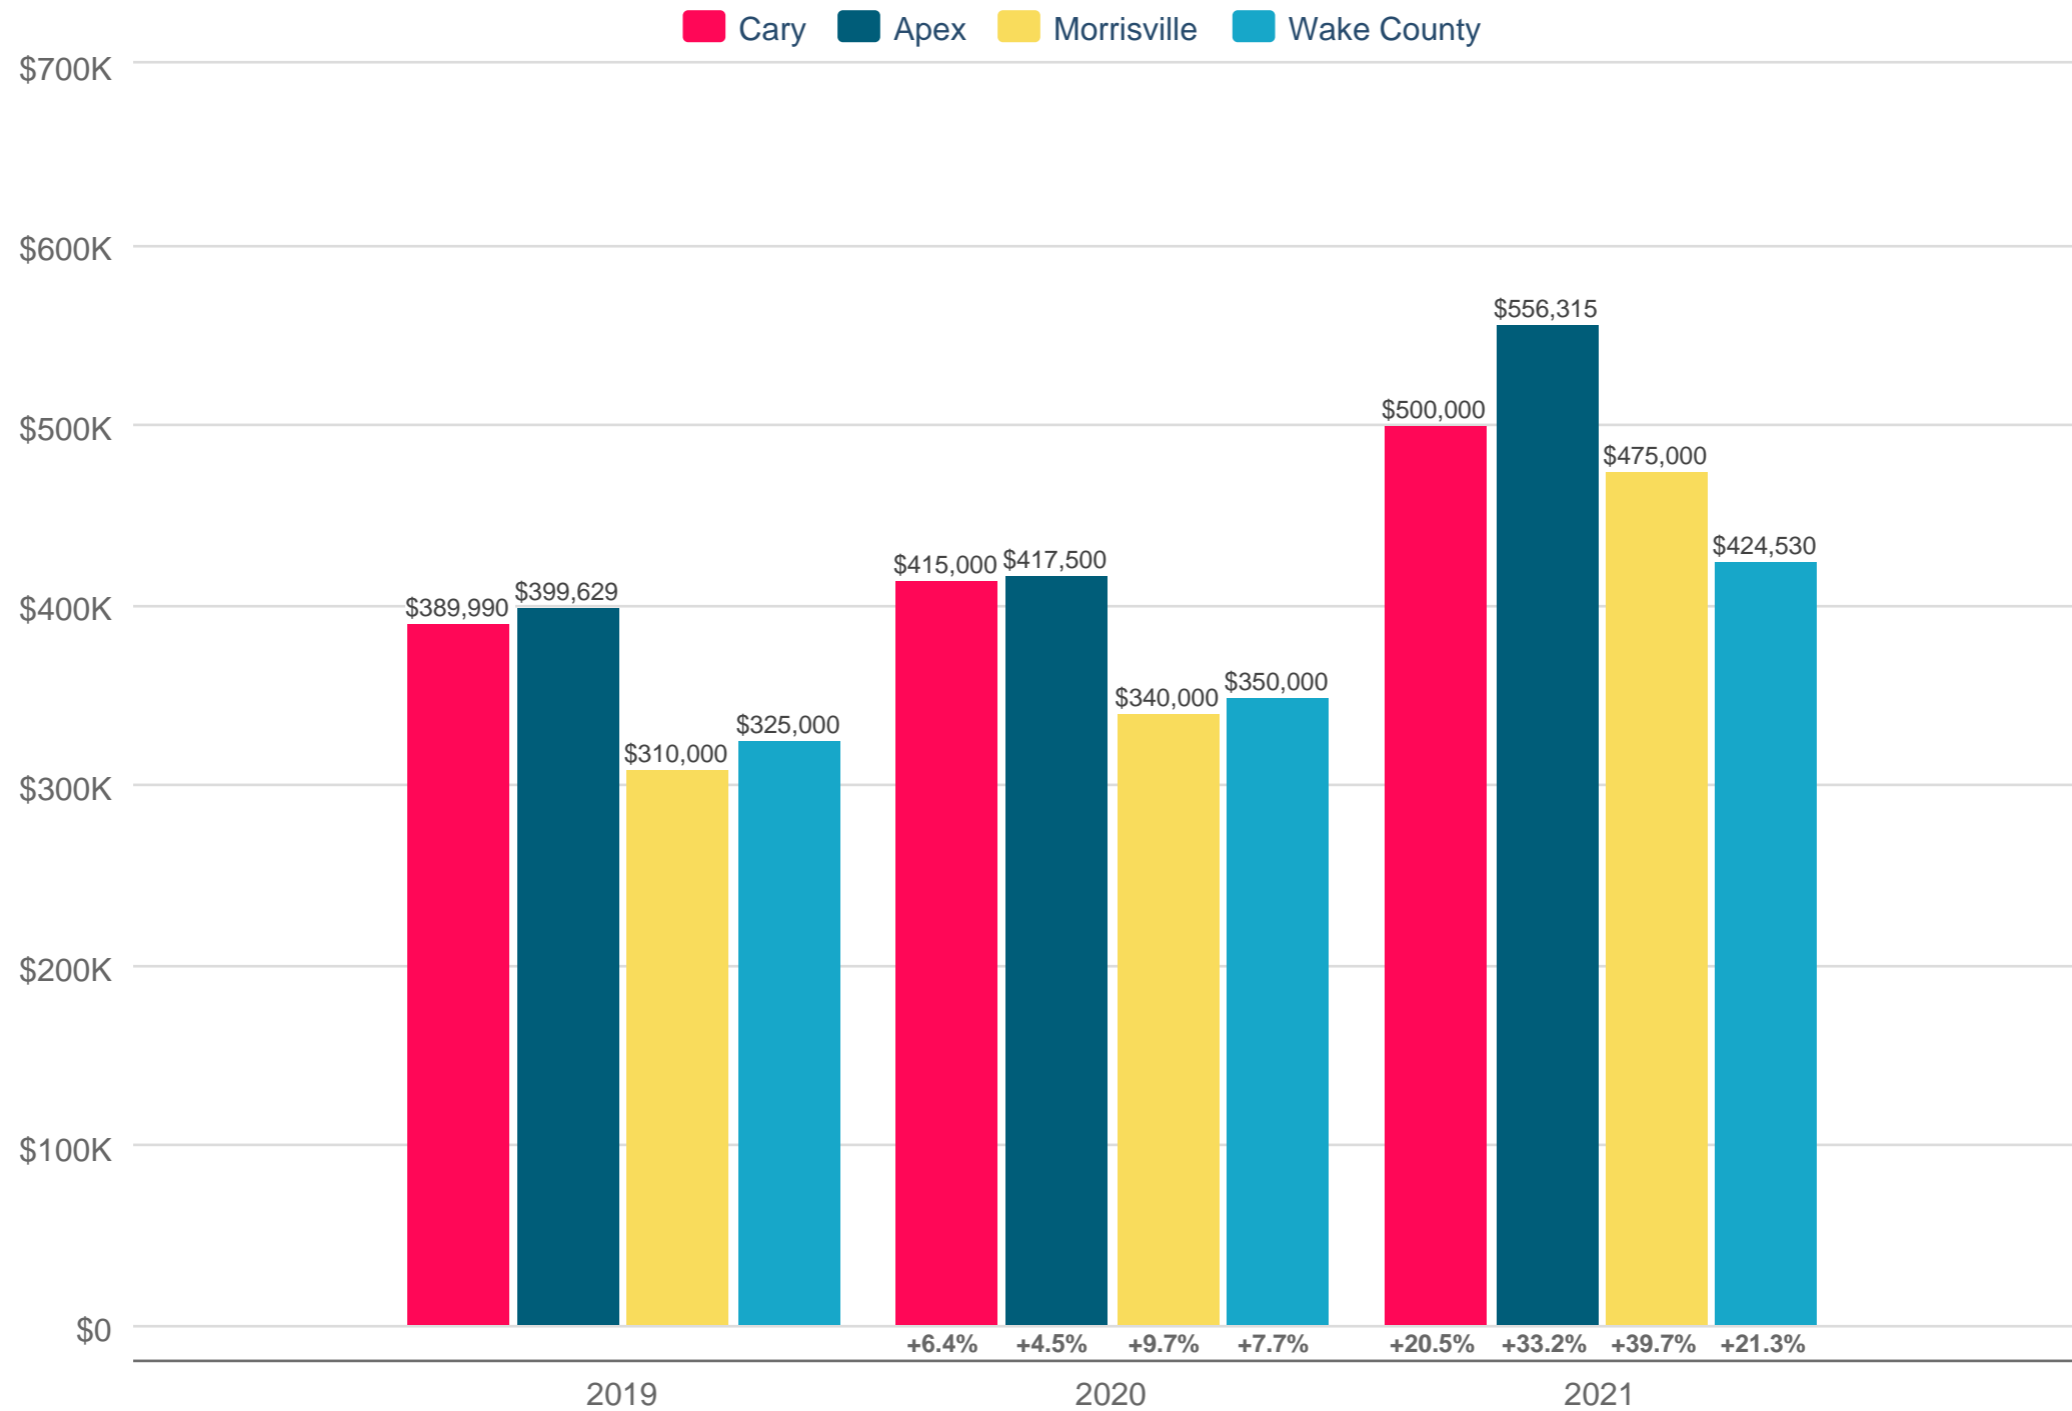

Barbara Dzamba
 Broker - Nest Realty Triangle

www.barbaradzamba.com

November Median Sales Price

Cary & Apex & Morrisville & Wake County

Each point is actual monthly data. Data is from December 9, 2021.

All data from Doorify MLS, Inc. Data deemed reliable, but not guaranteed. InfoSparks © 2025 ShowingTime Plus, LLC.